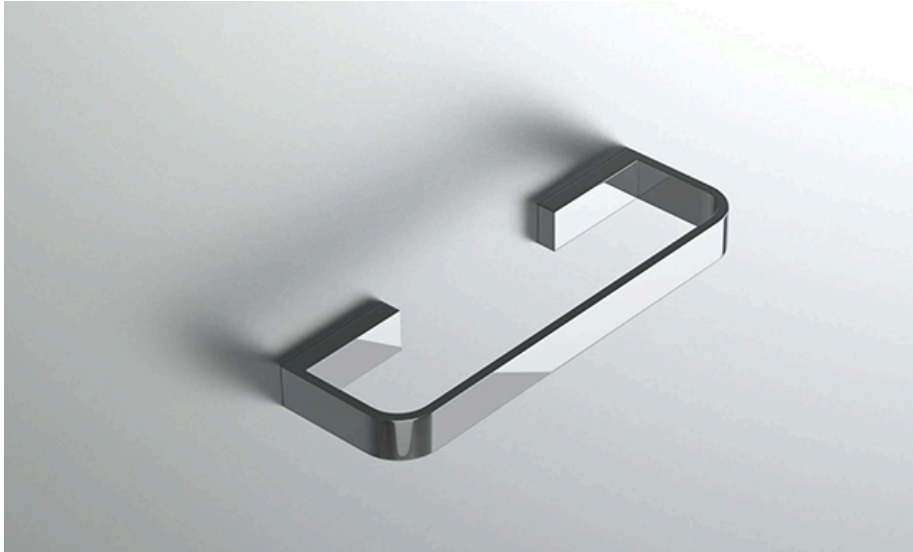

neelnox

LET
THERE
BE **DESIGN.**

FEATURES

- Premium 304 Grade Stainless Steel
- Solid Mount Construction
- Concealed Installation Hardware
- State of the art wall anchors included for installation on Dry wall or Tile

COLLECTION PENINSULAR

TOWEL RING

Model	Product	Finishes Available
PSL-TWR1	Towel Ring	Multiple finishes available. Over 23 finishes to choose from.

FINISHES			
	Polished (-P)	Antique Copper (-ACOP)	Polished Gold (-PGLD)
	Brushed (-B)	Polished Brass (-PBRS)	Brushed Copper (-BCOP)
	Brushed Gold (-BGLD)	Matte White (-WHT)	Brushed Rose Gold (-BRGD)
	Matte Black (-BLK)	Brushed Modern Bronze (-BMBRZ)	Brushed Black (-BRBLK)
	Oil Rubbed Bronze (-ORB)	Glossy White (-GWHT)	Polished Black (-PBLK)
	Brushed Brass (-BBRS)	Polished Rose Gold (-PRGD)	Antique Nickel (-ANKL)
	Brushed Bronze (-BBRZ)	Unlacquered Brass (-UBRS)	Black Nickel (-NKBL)
	Antique Brass (-ABRS)	Polished Nickel (-PNKL)	